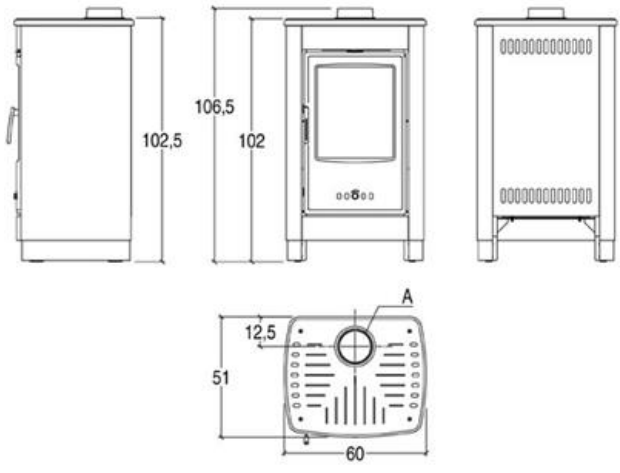

Sibilla

Wood-burning stove
Cladding: enamelled steel
Top: cast iron

Bordeaux Grigio Bianco Brunito
metallico metallico metallico metallico

Firebox heat output kW: 10,4
Dimensions (WxDxH) cm: 60 x 51 x 102
Cladding: enamelled steel
Top: cast iron
Stove interior: steel
Primary and secondary air: adjustable
Firebox and baffle plate: cast iron
Fire pit: cast iron
Heating: natural convection and radiant heat
Flue outlet cm ø: 15
Ash drawer: removable

Door: cast iron with automatic lock
Ceramic glass: resistant up to 750°C
Door handle: steel with nickel-plated finish
Stainless steel oven (WxDxH) cm:
Room heating capacity (min-max) m³: 140 - 235
Fresh air intake (min useful sect.) cm²: 100
Thermal efficiency %: 78,2
Nominal thermal output kW: 8,1
Consumption at rated heat output Kg/h: 2,5
Total weight Kg: 167